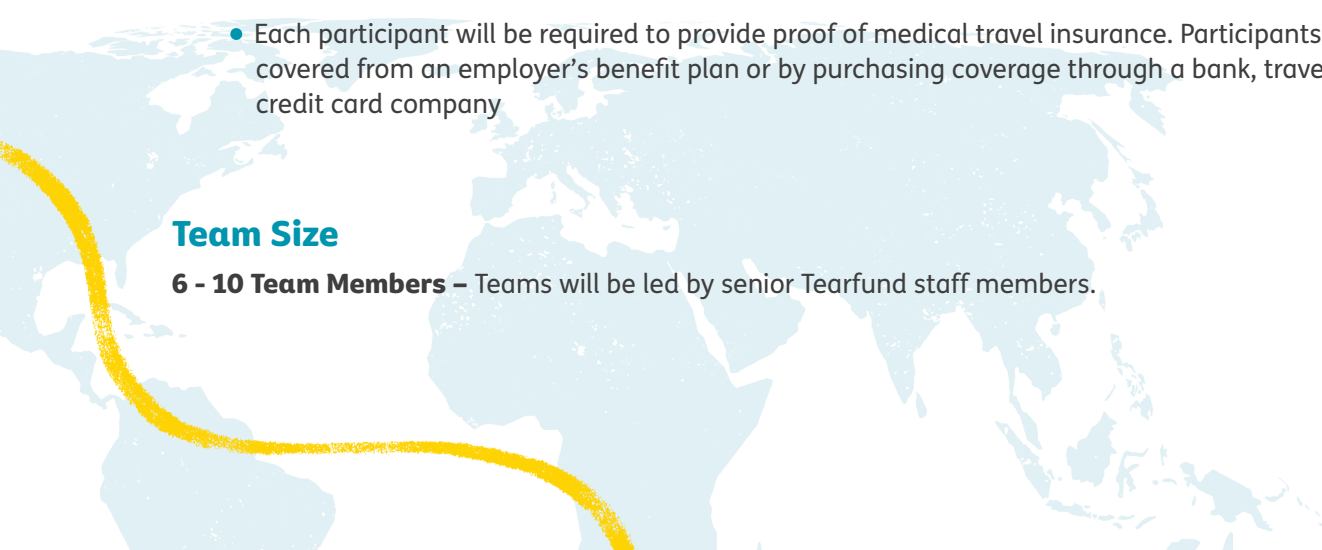

The team will build relationships with our national partners in the country, the local communities, and truly understand the culture.

How does TFCA ensure the safety of the team?

Ensuring all guests are immunized

- Immunizations are mandatory
- Tearfund Canada will advise you on the immunization process.
- Each person will need to visit a health clinic before leaving where they will receive immunizations for yellow fever, hepatitis, typhoid, tetanus, and an antimalarial prescription. (The travel health clinic will also advise on what immunizations are needed).

Safe accommodation

- Accommodation will include guest houses, small hotels, or private homes – based on what's safest, available, and suitable.
- All rooms will have mosquito nets and access to appropriate showers.

Daily Debriefs

- Participants will have daily debriefs led by experienced team leaders to ensure maximum learning and a deeper understanding of the local cultural context.

Insurance

- Each participant will be required to provide proof of medical travel insurance. Participants can be covered from an employer's benefit plan or by purchasing coverage through a bank, travel agent or credit card company

Team Size

6 - 10 Team Members – Teams will be led by senior Tearfund staff members.